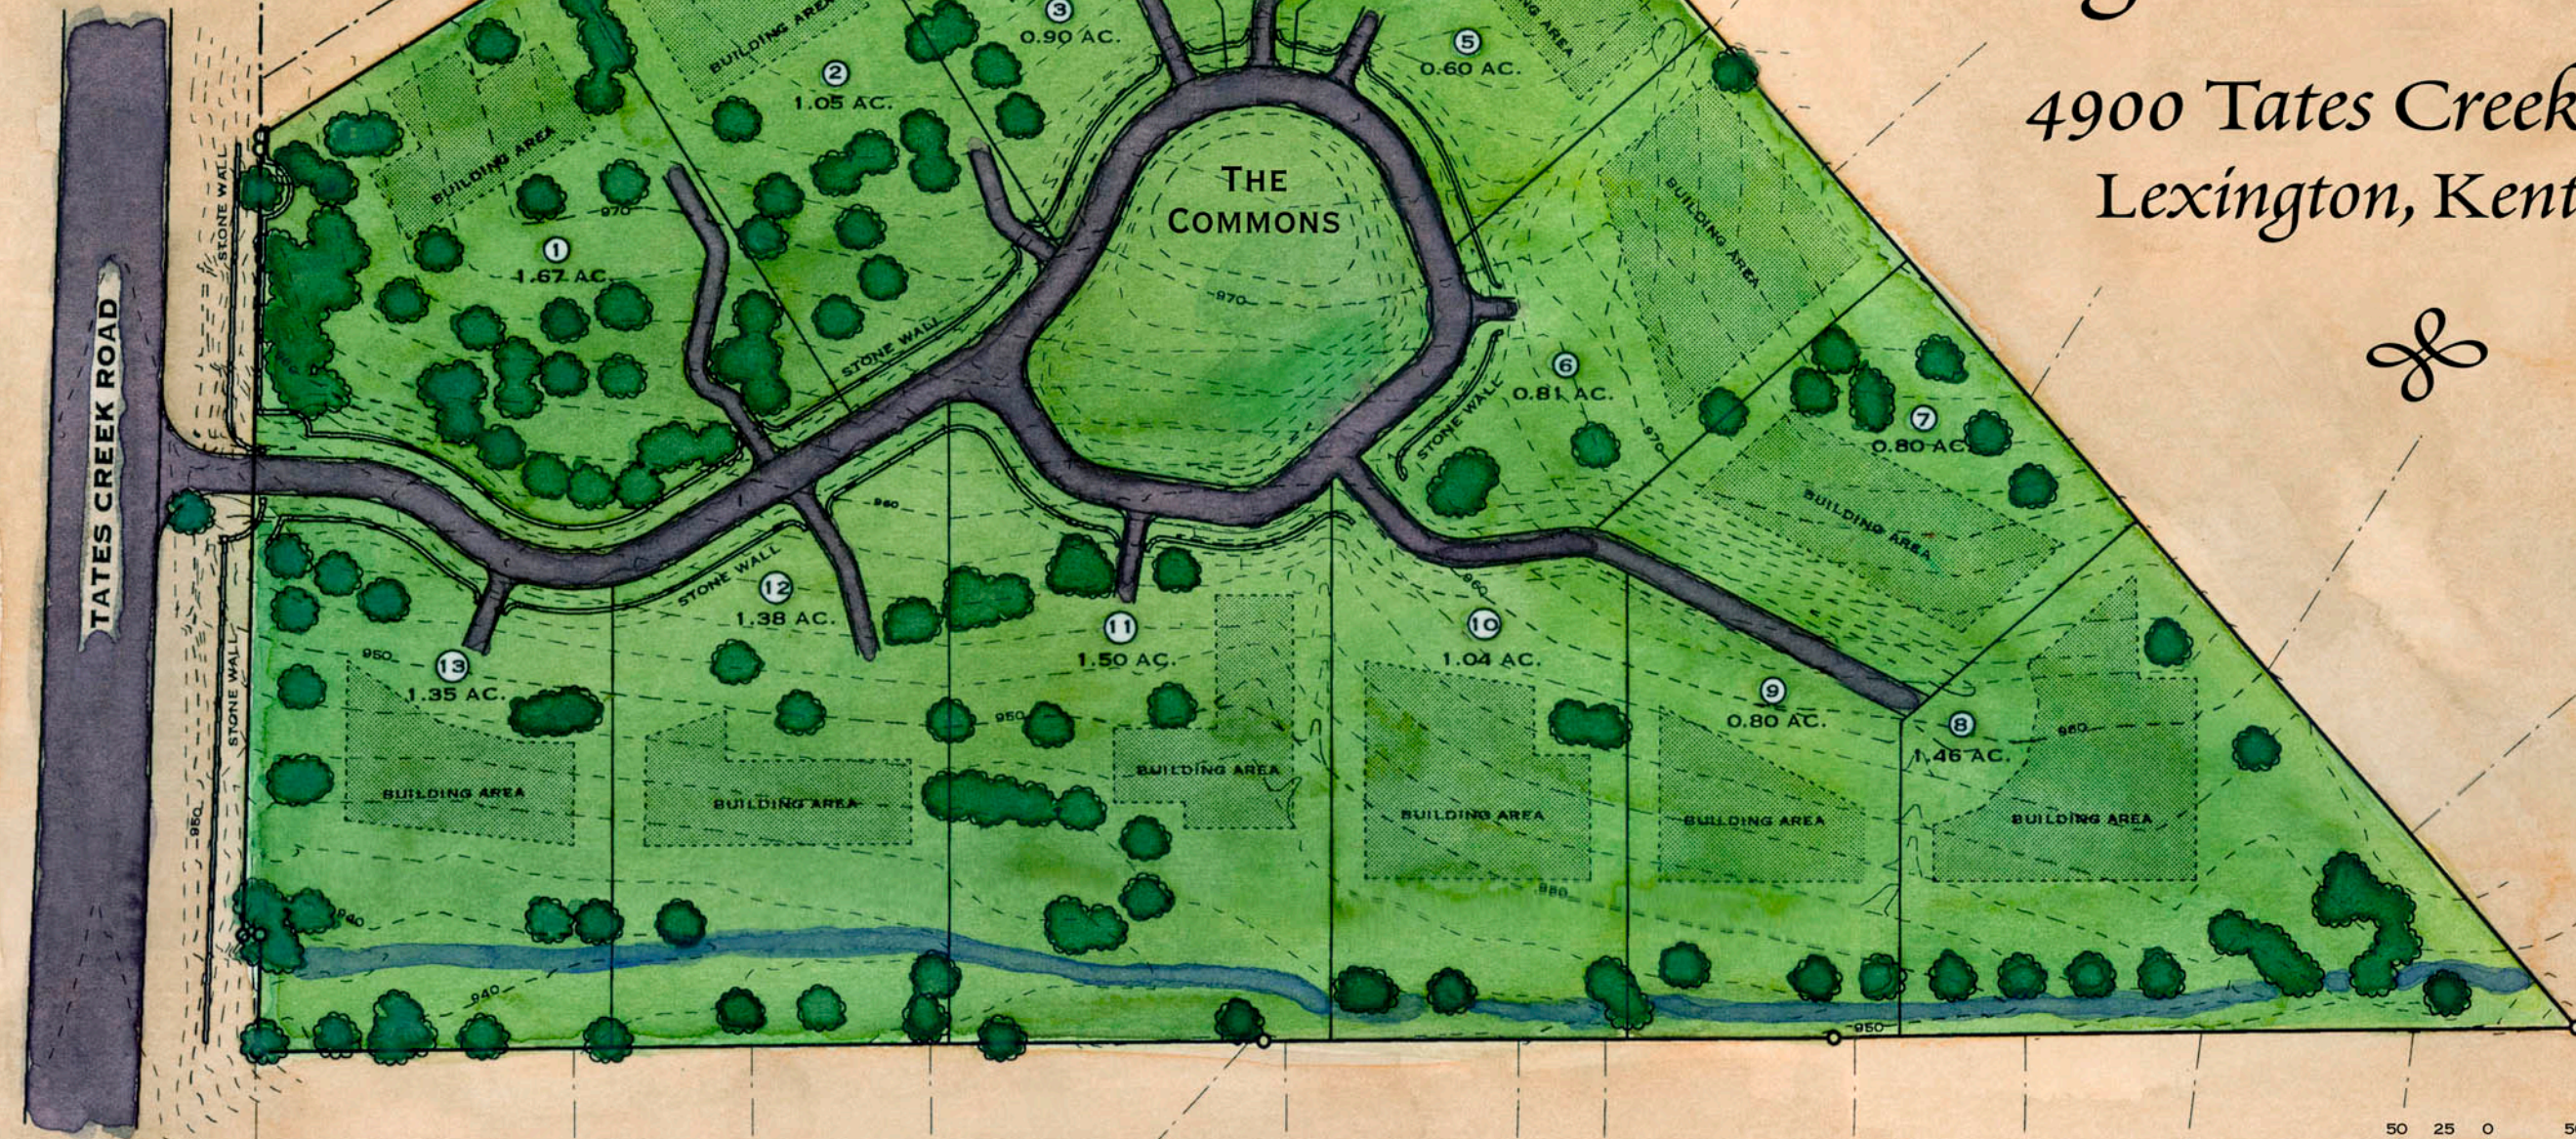

McAtee Run

Bluegrass Estates

4900 Tates Creek Road
Lexington, Kentucky

(TO LEXINGTON)

(TO KY RIVER)